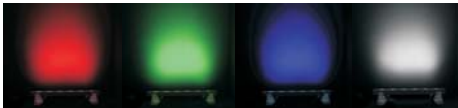

AL0145D028KPA

Impression drawing of lens C6

Specifications

Housing	Extruded aluminum, powder coated
Bracket	12' Die-casting powder coated aluminum
Glass	Tempered glass, T=3mm
Lens	Optical lens, efficiency > 85%
Cable gland	PVC IP-68 PG-11
Connector	IP-68 plug male/female
Gasket	Glass and housing are silicone sealed
LED	RGBW 4in1 power LED
Operating temperature	-20 °C ~ 40 °C
Power cable	Input: waterproof plug connector Output: waterproof socket connector RGBW 24VDC: 2 × H05RN-F 6 × 0.5mm² L=0.5m

Item No.	Light source	The manufacturer selected lens	Degree (°)	Length L (mm)	Input voltage (v)	Typical operating current (mA)	Typical consumption (w)	Typical luminance (lm)	IK rate
AA6FA0620A	6 × 4W RGBW 4IN1	A23	30	500	24VDC	R=321 G=352 W=350	32	744	05
AA6FA1220A	12 × 4W RGBW 4IN1	A23	30	1003	24VDC	R=600 G=700 W=700	64	1904	05
AC6FA0620A	6 × 4W RGBW 4IN1	C6	45/35	500	24VDC	R=288 G=306 W=344	30	843	05