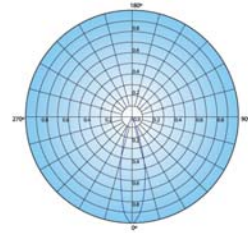

CONNECTION

For:
RGB Color Change Type
White Color Type
Blue Color Type

Product details are subject to changes of appearance and specifications without notice, please refer to the real entity.

LED Wall Washer (II)

Candle Power Distribution:

LW-1200-REVO-PC (RGB color change)

Testing circumstance

Electrical parameters

Current: 0.253 A
Voltage: 220V
Power consumption: 35W

Testing result

Max. luminous Intensity: 1022.806cd
Luminous Flux: 370.7lm
Efficacy: 11.029lm/w
Beam Angle: 25°
Remark: Controlling standard voltage 220V