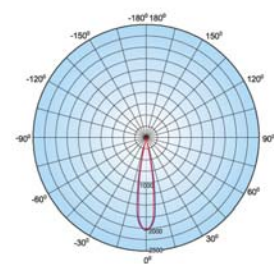

LW-400-REVO-PC-W (white color)

Light Output:

LW-400-REVO-PC-W (white color)

Color	White
Total Output (lumens)	517.4
Power (Watts)	29.4
Efficacy (lm/W)	17.6