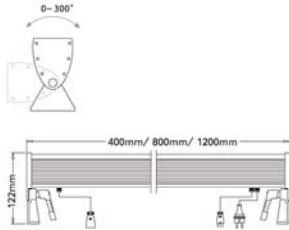

## Slim Line

**LED** LED LW-(400/800/1200)-PC-12V wall washer is illuminated by using LED RGB technology with 256 degree gray scale function(feature). It is able to play synchronously through the intelligent controller; the unit is also friendly enough to work with user's own program if it is connected to a DMX controller. The housing is made of aluminum alloy and is totally sealed. In order to reach best lighting effect, you can adjust the angle or position of the unit.