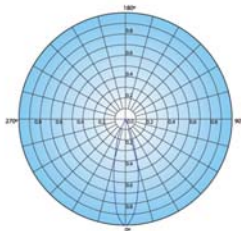

LED Wall Washer (I)

Candle Power Distribution:

LW-320*130-WP-SB/UB (RGB color change)

Testing circumstance

Electrical parameters

Current: 0.253 A
Voltage: 220V
Power Consumption: 35W

Testing result

Max. luminous intensity: 1022.806cd
Luminous flux: 370.7lm
Efficacy: 11.029lm/w
Beam angle: 45°
Remark: Controlling standard voltage 220V

LW-320*130-WP-SB/UB-W (white color)

Illuminance Distribution:

60.1	70.4	83.4	104.0	117.7	124.3	108.6	90.3	74.9	63.7	0.5M
76.2	97.5	155.1	248.6	314.0	308.4	240.2	153.3	129.1	77.6	
101.9	163.6	320.6	593.5	751.4	684.1	473.8	265.4	149.5	94.4	
136.4	269.2	629.9	1047.7	1242.0	1157.9	829.9	475.7	220.6	118.7	
156.1	370.1	801.9	1255.1	1619.6	1535.5	1114.0	630.8	281.3	141.1	0M
147.7	329.9	746.7	1205.6	1296.0	1528.9	1129.9	660.4	298.1	142.1	
128.9	237.4	529.9	923.4	1203.7	1213.1	943.9	542.9	246.7	120.6	
103.7	154.2	291.6	550.5	752.1	761.7	567.3	306.5	144.9	92.5	
89.7	112.1	192.3	240.2	317.8	315.9	234.9	135.5	93.5	71.0	
72.9	86.9	100.9	116.8	129.1	121.5	101.9	81.3	67.3	57.0	0.5M

Units: Lux
Color: White
Direction: On axis
Testing Distance: 1m
Multipliers: 0.115 Red, 0.378 Green, 0.506 Blue

Illuminance:

LW-320*130-WP-SB/UB (RGB color change)

Distance(m)	1	2	3	4	5
White	1724.3	456.1	208.4	118.1	74.6
Red	213.1	57.0	27.1	15.2	9.3
Green	700.9	185.9	85.9	47.9	30.4
Blue	937.4	242.9	110.3	62.4	40.4

LW-320*130-WP-SB/UB-W (white color)

Distance(m)	1	2	3	4	5
White	1724.3	456.1	208.4	118.1	74.6

Unit: Lux
Direction: On axis