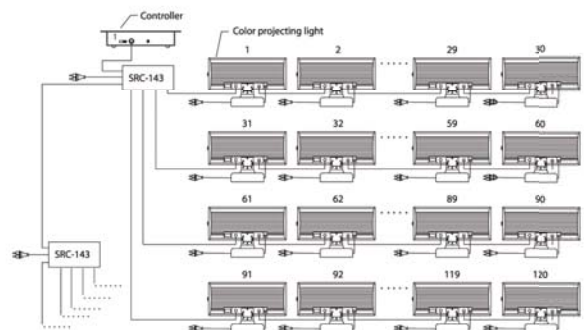

1. Connection 1:

2. Connection 2:

Every LED Wall Washers occupies 3 channels, you can calculate the max. connecting piece from the capacity of DMX console.

141 Cassia Way STE. C
Henderson, NV 89014
Ph. 702.568.8742 * 800.700.5483
Fax 702.568.8753
www.LEDLINC.com

This fixture must be installed by a qualified electrician. **LED** is not responsible if its fixture are not installed according to local safety standards. Please leave a copy of these instructions for the person responsible for the maintenance of the installation.