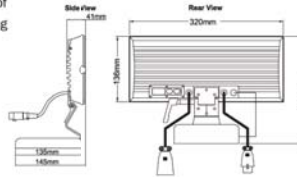

LED WALL WASHER & POOL LIGHT SERIES

High Power LED Series LED Wall Wash (I)

LED LW-320*130-WP-PC-120V/240V Wall Washer is illuminated by using LED RGB technology with 256 degree gray scale function. It is able to play synchronously through the intelligent controller; the unit is also friendly enough to work with user's own program if it is connected to a DMX controller. The housing is made of aluminum alloy and is totally sealed. You can achieve best lighting effect by adjusting the angle or position of the unit.