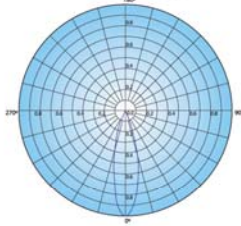

LED Wall Washer (I)

Candle Power Distribution:

LW-320*130-WP-SB/UB (RGB color change)

Testing circumstance

Electrical parameters

Current: 0.253 A
Voltage: 220V
Power Consumption: 35W

Testing result

Max. luminous intensity: 1022.806cd
Luminous flux: 370.7lm
Efficacy: 11.029lm/w
Beam angle: 45°
Remark: Controlling standard voltage 220V

LW-320*130-WP-SB/UB-W (white color)