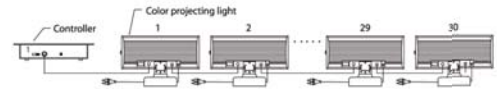

1. Connection 1: