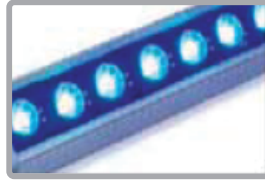

LED

LIGHTING & ELECTRONIC DESIGN

PART #: VW-XXX-XXX-XX-XXX-X-X

Catalog #		Type
Projects		
Comments		Date
Prepared By		

LED **VIVID LINEAR WASH SERIES II™** is illuminated by using LED RGB technology with 256 degree gray scale fuction (feature). It is able to play synchronously through the intelligent controller; the unit is also friendly enough to work with user's own program if it is connected to a DMX controller. LED VIVID LINEAR WASH SERIES II housing is made of aluminum alloy and is completely sealed. In order to reach the best lighting effect, one can adjust the angle or position of the unit.

DIAGRAM:

SPECIFICATIONS:

Item No.	VW-400-RGB-12-120VAC/240VAC/12VDC available VW-800-RGB-12-120VAC/240VAC/12VDC available VW-1200-RGB-12-120VAC/240VAC/12VDC available	VW-400-PW-12 VW-800-PW-12 VW-1200-PW-12	VW-400-B-12 VW-800-B-12 VW-1200-B-12
LED Color Range:	Different brightness of red, green, & blue LED combined to produce 16,000,000 colors.	White	Blue
Light Source:	High Power LED	High Power LED	1W blue color LED
Beam Angle:	25°	25°	25°
Light Spacing	20m	20m	20m
Data Interface:	Standard DMX compatible	Standard DMX compatible	Standard DMX compatible
Controlling System:	DMX512 console or SRC-WASHER-100-A controller		
Shell Material:	Aluminum alloy	Aluminum alloy	Aluminum alloy
Connection Mode:	Standard signal cord and power cord		
Connector:	3-pin connector		
Weight:	1.25Kg (400mm type) 2.2Kg (800mm type) 3.2Kg (1200mm type)	1.25Kg	1.25Kg

Ordering Information:

Series	Size	Color	LED Quantity	Operating Voltage	Type	Body Type
VW	400mm 800mm 1200mm	RGB AWB (Amber White Blue) CW (Cool White) WW (Warm White) PW (Pure White) B (Blue) A (Amber)	12 24 36	120VAC 240VAC 12VDC <small>*Other Voltage available Please contact factory</small>	O (OUTDOOR)	S (Silver)