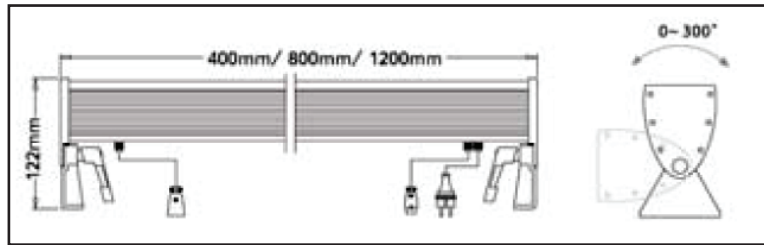

LED

LIGHTING & ELECTRONIC DESIGN

PART #: VW-XXX-XXX-XX-XXX-X-X

Catalog #		Type
Projects		
Comments		Date
Prepared By		

LED **VIVID LINEAR WASH SERIES II™** is illuminated by using LED RGB technology with 256 degree gray scale fuction (feature). It is able to play synchronously through the intelligent controller; the unit is also friendly enough to work with user's own program if it is connected to a DMX controller. LED VIVID LINEAR WASH SERIES II housing is made of aluminum alloy and is completely sealed. In order to reach the best lighting effect, one can adjust the angle or position of the unit.

DIAGRAM:

SPECIFICATIONS:

Item No.	VW-400-RGB-12-120VAC/240VAC/12VDC available VW-800-RGB-12-120VAC/240VAC/12VDC available VW-1200-RGB-12-120VAC/240VAC/12VDC available	VW-400-PW-12 VW-800-PW-12 VW-1200-PW-12	VW-400-B-12 VW-800-B-12 VW-1200-B-12
LED Color Range:	Different brightness of red, green, & blue LED combined to produce 16,000,000 colors.	White	Blue
Light Source:	High Power LED	High Power LED	1W blue color LED
Beam Angle:	25°	25°	25°
Light Spacing	20m	20m	20m
Data Interface:	Standard DMX compatible	Standard DMX compatible	Standard DMX compatible
Controlling System:	DMX512 console or SRC-WASHER-100-A controller		
Shell Material:	Aluminum alloy	Aluminum alloy	Aluminum alloy
Connection Mode:	Standard signal cord and power cord		
Connector:	3-pin connector		
Weight:	1.25Kg (400mm type) 2.2Kg (800mm type) 3.2Kg (1200mm type)	1.25Kg	1.25Kg

Ordering Information:

Series	Size	Color	LED Quantity	Operating Voltage	Type	Body Type
VW	400mm 800mm 1200mm	RGB AWB (Amber White Blue) CW (Cool White) WW (Warm White) PW (Pure White) B (Blue) A (Amber)	12 24 36	120VAC 240VAC 12VDC <small>*Other Voltage available Please contact factory</small>	O (OUTDOOR)	S (Silver)